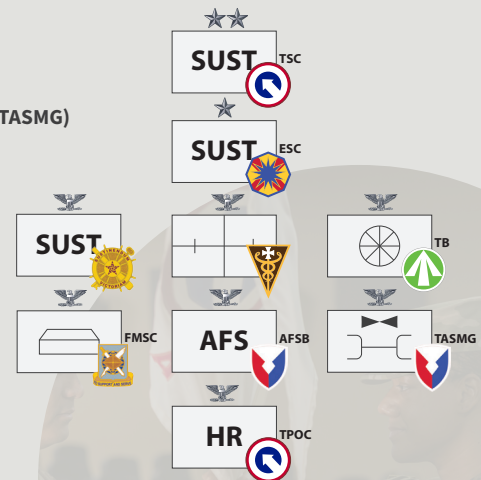

382 Third Ave.
Fort Knox, KY 40121

(502) 626-8665

usarmy.knox.1-tsc.
mesg.pao@army.mil
www.1tsc.army.mil

STRATEGIC PARTNERS

FIRST TEAM - TAKE PRIDE